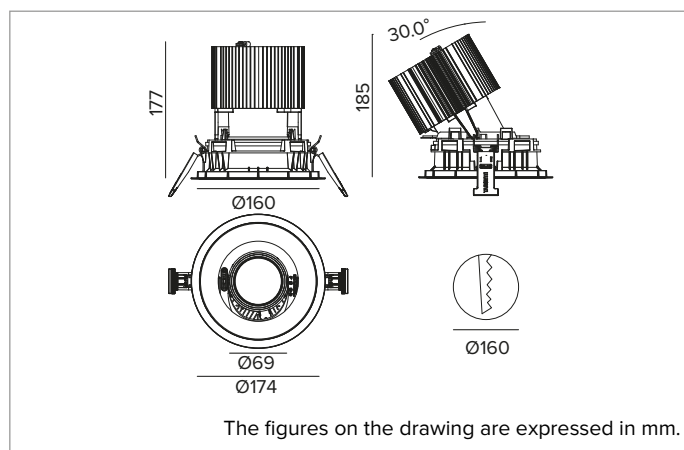

1T8590EL | CCTEVO ARCHITECTURAL 160

Adjustable recessed LED projector in a trim version

		3500K	H(m)	D(m)	E _{max} (lx)
		Ra90		22°	
		Fixture Power	74W	1	0.39 23707
		Source Flux	7803lm	2	0.77 5927
		Fixture Flux	5272lm	3	1.16 2634
		Efficacy	72lm/W	4	1.55 1482
TS1280	I _{max} =3038cd/klm	I _{max}	23707cd	5	1.94 948

CCT nominal: 3500K

Lifetime (L80/B10): >50000h tq +25°C

ILLUMINOTECHNICAL CHARACTERISTICS

SP - precision optics with a black silicone cut off ring. Version with a convex faceted highly reflective anodised aluminium reflector and a holographic diffusion filter. UGR<19 (EN 12464-1).

Optic: REFLECTOR

Beam angles: SP

Optical efficiency: 68%

Fixture flux: 5272lm

Luminous efficacy: 72lm/W

Photobiological safety: Compliant with RG1 low risk group

MECHANICAL CHARACTERISTICS

Die-cast white painted anodised aluminium body and dissipator. White colour cover. The optical unit can be adjusted up to 30° on the vertical plane with a mechanical beam locking system and a graduated scale, and 358° on the horizontal plane. Trim version with an integrated white ring.