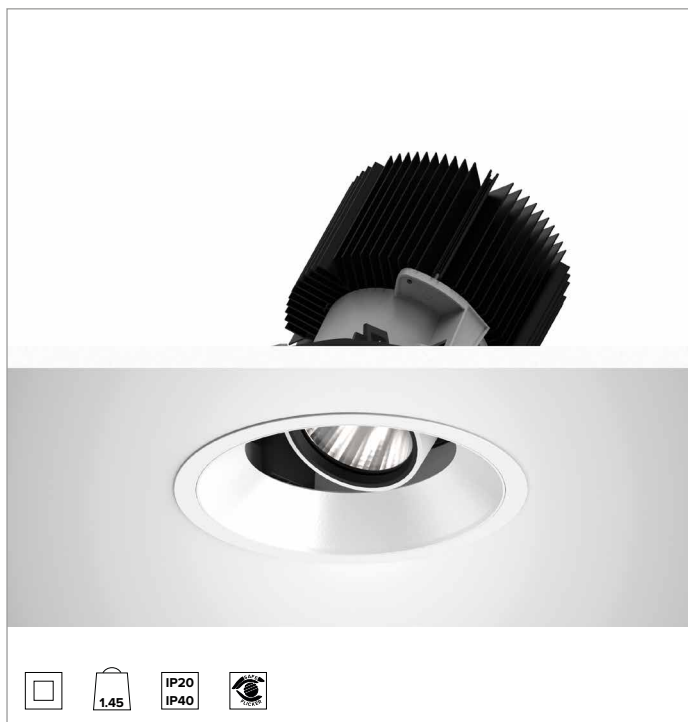

1T8590EL | CCTEVO ARCHITECTURAL 160

Adjustable recessed LED projector in a trim version

		3500K	H(m)	D(m)	E _{max} (lx)
		Ra90		22°	
		Fixture Power	74W	1	0.39 23707
		Source Flux	7803lm	2	0.77 5927
		Fixture Flux	5272lm	3	1.16 2634
		Efficacy	72lm/W	4	1.55 1482
TS1280	I _{max} =3038cd/klm	I _{max}	23707cd	5	1.94 948

CCT nominal: 3500K

Lifetime (L80/B10): >50000h tq +25°C

ILLUMINOTECHNICAL CHARACTERISTICS

SP - precision optics with a black silicone cut off ring. Version with a convex faceted highly reflective anodised aluminium reflector and a holographic diffusion filter. UGR<19 (EN 12464-1).

Optic: REFLECTOR

Beam angles: SP

Optical efficiency: 68%

Fixture flux: 5272lm

Luminous efficacy: 72lm/W

Photobiological safety: Compliant with RG1 low risk group

MECHANICAL CHARACTERISTICS

Die-cast white painted anodised aluminium body and dissipator. White colour cover. The optical unit can be adjusted up to 30° on the vertical plane with a mechanical beam locking system and a graduated scale, and 358° on the horizontal plane. Trim version with an integrated white ring.

Colour and finish: Plaster white

Weight: 1.45Kg

Version: TRIM HO

Degree of protection: IP20 for recessed part

Degree of protection: IP40 for exposed part

ELECTRICAL CHARACTERISTICS

Integrated electronic ON-OFF driver.